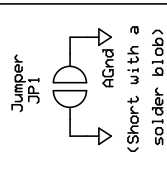

Tauntek

SH-2000 MIDI Interface

R Grieb

Rev 1.0

3/29/2019

Page 1 of 1

To Keybed (MM4622)

To SH-2000